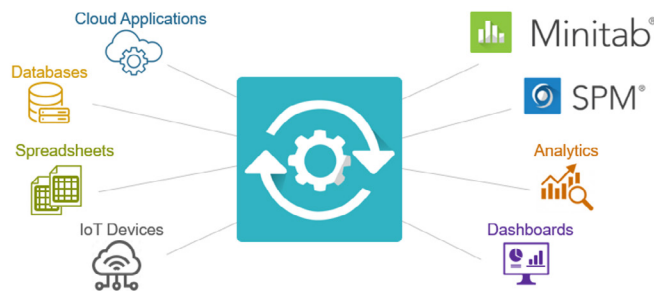

# Pre-Built Connectors and Data Integrations

Minitab Connect™ has pre-built connectors and data integrations that allow teams to exchange data between their applications and sources. The platform enables direct inputs from online and offline, internal and external sources, and automated data exports to destination platforms and reporting tools.

High-performance, pre-built connectors make it easy to integrate centralized data from enterprise database systems and big data sources like data warehouses, data lakes, IoT devices, with SaaS applications, cloud storage spreadsheets, and email. Clean, aggregated data can be loaded directly into Minitab® Statistical Software, Salford Predictive Modeler®, and other popular analytics and visualization platforms.

Flexible data ingestion options make it easy to quickly access virtually any data source and add new integrations when business needs change.

In addition to connecting with the established or emerging, industry-leading sources listed here, we help organizations integrate their unique in-house and legacy data sources. Minitab Connect™ enables flexible connections to a variety of sources, like CSV and other flat file formats, internal offline data from call centers, email and chat systems, and interactive voice response (IVR) systems.

## Analytics & Optimization

Adobe Analytics  
 Adobe Audience Manager  
 Adobe Campaign Classifications  
 Adobe Data Classifications  
 Adobe Data Warehouse  
 Adobe Experience Platform  
 Adobe Report  
 Adobe Target  
 Appfigures  
 Chartbeat  
 Comscore  
 Cvent  
 Google Analytics  
 Google My Business  
 Google Search Console  
 Google Webtrends  
 Logiforms Software  
 Marchex  
 Matomo (Piwik)  
 Maxymiser by Oracle  
 New Relic  
 ObservePoint  
 SEMrush  
 TMM Short URL Statistics  
 TrueChoice