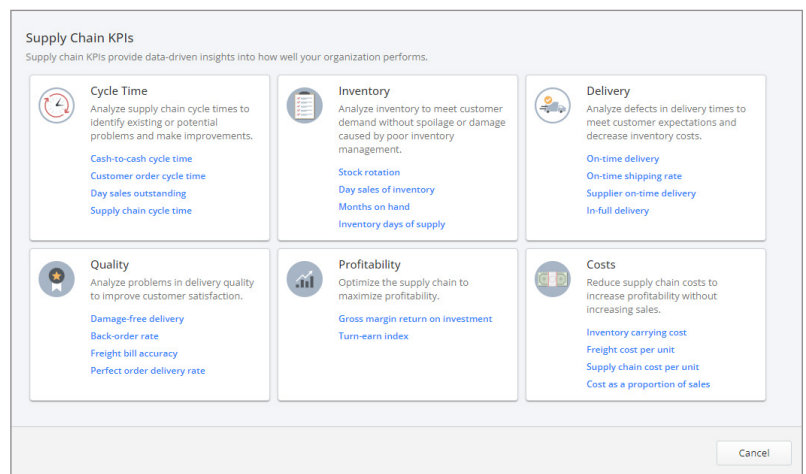

MINITAB STATISTICAL SOFTWARE ADD-ON

Supply Chain Module

Data analysis to optimize your supply chain operations

The Minitab® Supply Chain Module provides organizations with purpose-built data analyses to help them measure, understand, and improve their supply chains. Guided problem solving with commonly used terminology saves time and simplifies uncovering the most frequently used supply chain key performance indicators (KPIs).

Familiar KPIs and Terminology

The Minitab® Supply Chain Module makes it easy to find the data insights you need. Pre-built analyses for KPIs like cycle time, inventory, delivery, quality, profitability and cost save time previously spent deciphering what type of data analysis to use for the desired results.

Guided problem solving written in commonly understood supply chain language means you don't have to be a statistician to understand your data.

Expert Guidance

Information icons connect to support pages written in your terminology with specific supply chain examples, while our industry-leading technical support team is available via phone or email to help as needed.