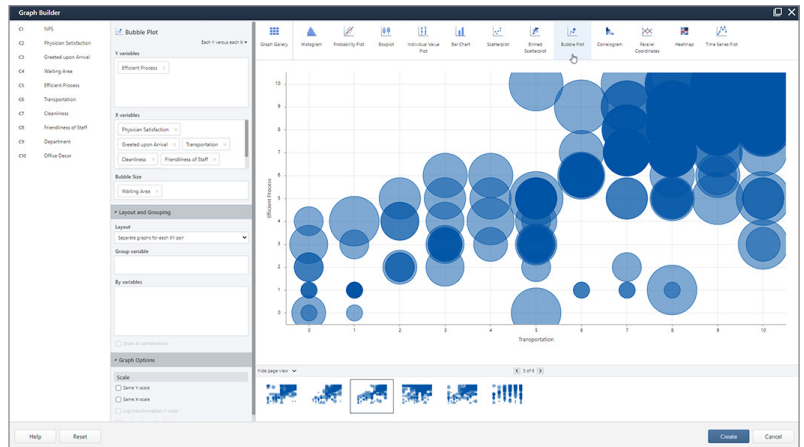

Familiar KPIs and Terminology

The Minitab® Supply Chain Module makes it easy to find the data insights you need. Pre-built analyses for KPIs like cycle time, inventory, delivery, quality, profitability and cost save time previously spent deciphering what type of data analysis to use for the desired results.

Guided problem solving written in commonly understood supply chain language means you don't have to be a statistician to understand your data.

Expert Guidance

Information icons connect to support pages written in your terminology with specific supply chain examples, while our industry-leading technical support team is available via phone or email to help as needed.

The Power of Minitab®

Minitab®'s trusted statistical tools help organizations around the world get the most out of their data. Discover trends, identify and predict patterns, uncover hidden relationships between variables, and create precise visualizations to tackle even the most daunting challenges and opportunities on your desktop or in the cloud.