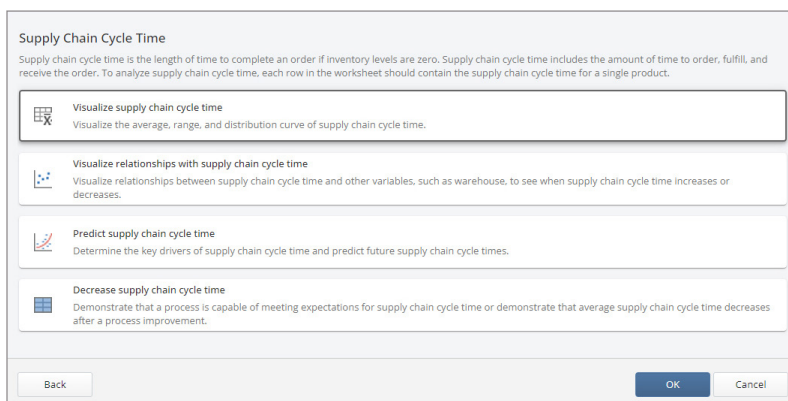

MINITAB STATISTICAL SOFTWARE ADD-ON

Supply Chain Module

Data analysis to optimize your supply chain operations

The Minitab® Supply Chain Module provides organizations with purpose-built data analyses to help them measure, understand, and improve their supply chains. Guided problem solving with commonly used terminology saves time and simplifies uncovering the most frequently used supply chain key performance indicators (KPIs).

Familiar KPIs and Terminology

The Minitab® Supply Chain Module makes it easy to find the data insights you need. Pre-built analyses for KPIs like cycle time, inventory, delivery, quality, profitability and cost save time previously spent deciphering what type of data analysis to use for the desired results.

Guided problem solving written in commonly understood supply chain language means you don't have to be a statistician to understand your data.

Expert Guidance

Information icons connect to support pages written in your terminology with specific supply chain examples, while our industry-leading technical support team is available via phone or email to help as needed.