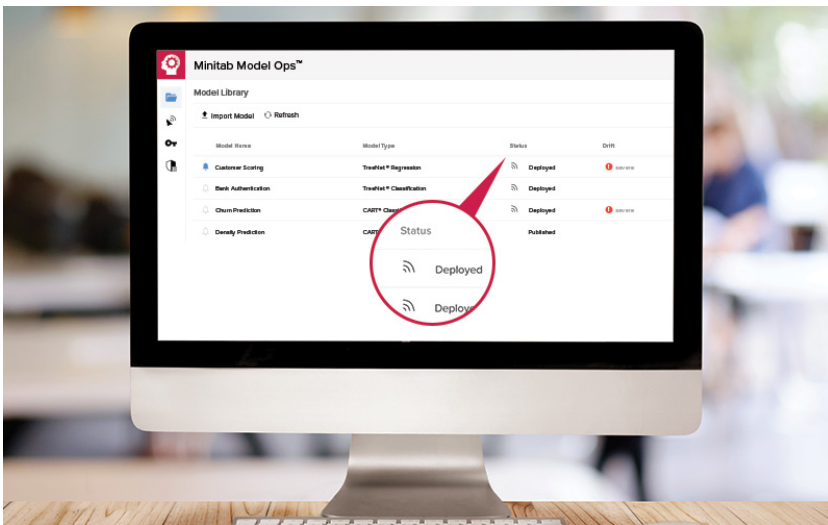

Minitab Model Ops[®]

ML Model Lifecycle Management for Everyone

As machine learning use cases grow, the need to deploy and operationalize models has emerged. Introducing **Minitab Model Ops**, the ultimate ML Model deployment solution. Our latest product release helps business analysts and engineers successfully deploy their own Machine Learning and Predictive models.

Easy Model Deployment

Deploy your models effortlessly with a single click for immediate insights. Simply import models and store them in your own model repository. Every Minitab Model Ops model can publish to a REST API endpoint, making it easy to integrate into modern enterprise applications.

View Model Performance from Anywhere

Verify your models are performing from anywhere. Track key drift and stability metrics and set critical thresholds for each model. View model uptime, response time and deployment status. Get alerts in real-time as changes occur.